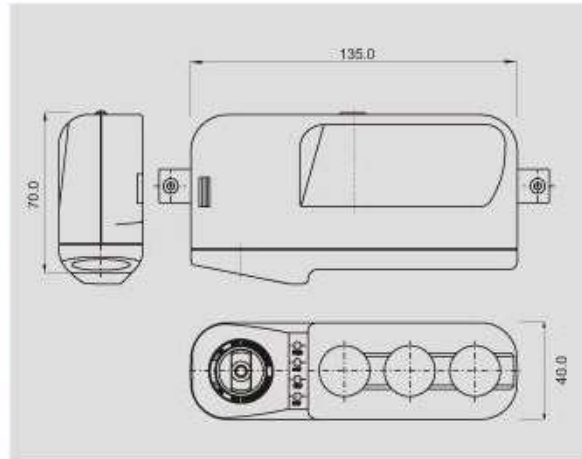

A13-75A36A-A3Z QUATERNITY OUTLET SOCKET WITH PLUG

FEATURES

* RATING : 10A 12V DC

* MATERIAL OF SOCKET

Housing : ABS (UL flame: 94-HB 105°C).

Inner contact : nickel plated brass.

Contact : nickel plated metal.

* Green light ring, easy to insert in the dark.

* Wire SPT-1 18 AWG 105°C.

* Socket with LED battery checker.

* With 10A glass tube fuse max.

BATTERY CHECKER SITUATION				TURN OFF ENGINE OFF FOR MINUTES	START ENGINE FOR FEW MINUTES
LOW	12V	MID	HIGH	FOR BATTERY CAPACITY CHECK	FOR CHARGING SYSTEM CHECK
●	●	●	●	Very good	Very good
●	●	●	○	Normal	Normal
●	●	○	○	Weak	Charging system is possibly abnormal
●	○	○	○	Too much discharge (The battery needs to be charged)	Charging system is possibly abnormal
○	○	○	○	No capacity (Voltage is under 3V, replace battery.)	Check your charging system