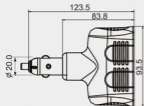

A13-123

USB

FEATURES

- * RATING:
Input: 12V/24V DC
USB Output: 5V 2A max DC, 1 or 2 ports.
- * MATERIAL OF SOCKET
Housing: ABS (UL 94-HB).
Inner contact: nickel plated metal.
Contact: nickel plated metal.
- * MATERIAL OF PLUG
Housing: phenolic (UL 94V-1).
Top contact: nickel plated metal.
Spring contact: nickel plated spring steel.
- * 0°~90° adjustable plug.
- * Illuminated blue back light in twin outlet for night time use.
- * Dual USB ports suitable for most mobile phones, MP3, MP4 players and more.
- * Retractable micro USB plug with extension cable for tidy usage.
- * With 10A glass tube fuse max.