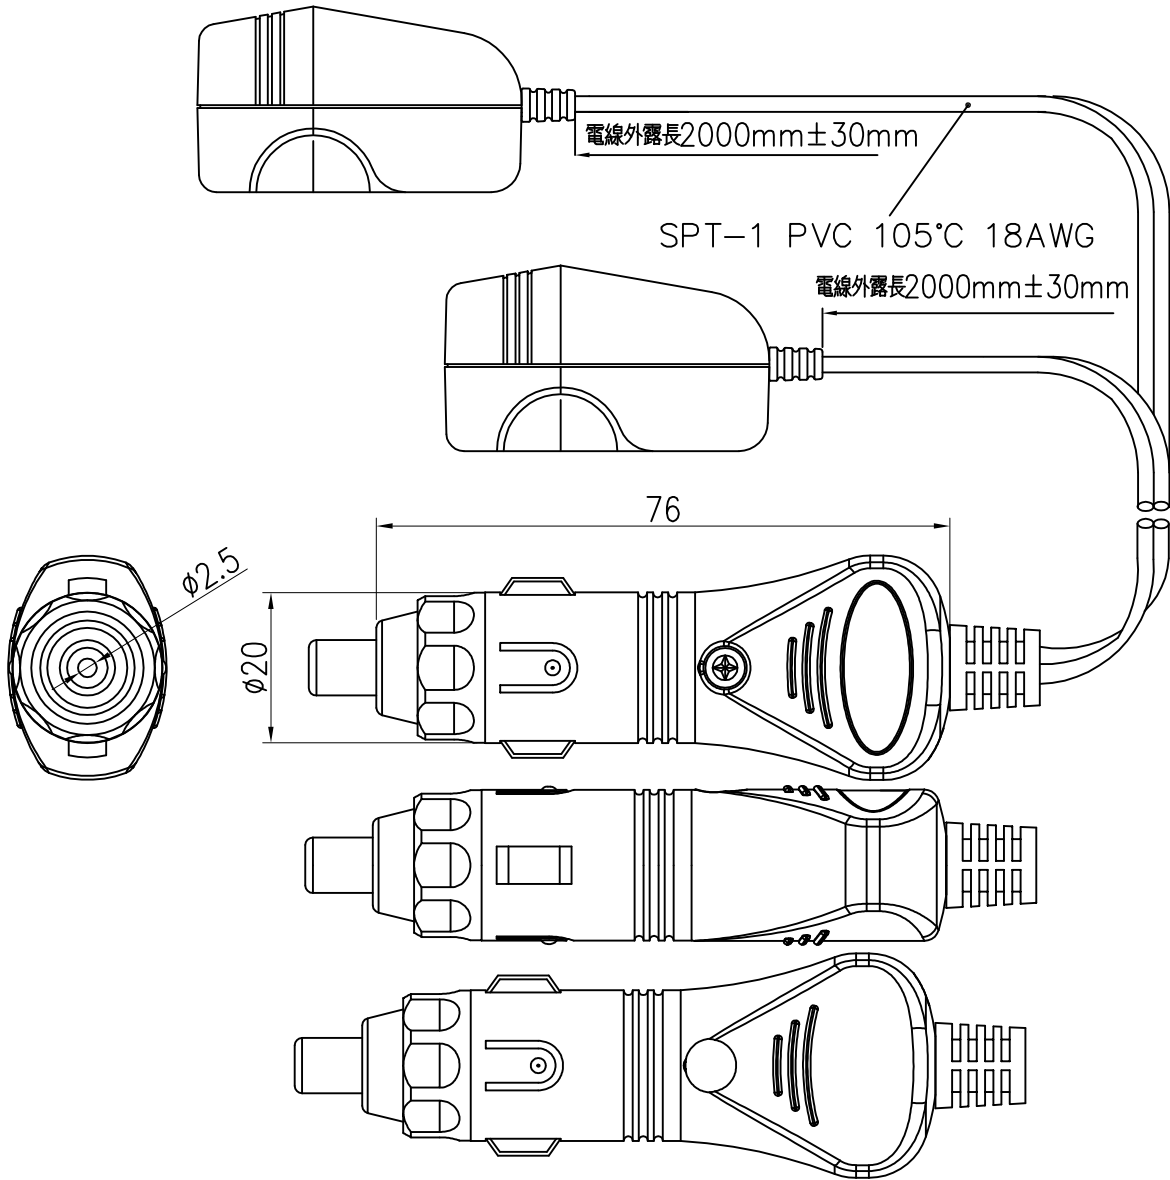

Rating	12V DC 10A
Insulation Resistance	DC 500V 100M ohm Min
Dielectric Strength	AC 1000V 1minute
Operation Temperature	-0°C~70°C

								△
								△
Date	Name	Description					No.	
Drawn	Checked	Approved	SCI BOM No.	1250585	Model Name	Car Plug		
邱 權			Customer No.		Model No.	A13-75A30A2-A7Z	Rev.	X0
07/11/'12			Unit	mm	Shin Chin Industrial Co., Ltd.			