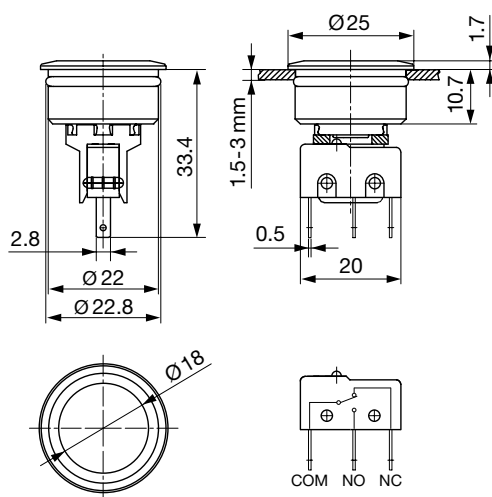

#### Mechanical Data

Mounting	snap-in
Mounting Diameter	Ø 22 mm
Drilling tolerance	max. 0.15 mm / Drilling edges free of burrs
Panel Thickness	1.5; 2.0; 2.5; 3.0 mm
Mounting Force	50 - 100 N
Data	See MSM data sheet

### Dimensions

MSM 22 SI

## Dimensions

SI 22