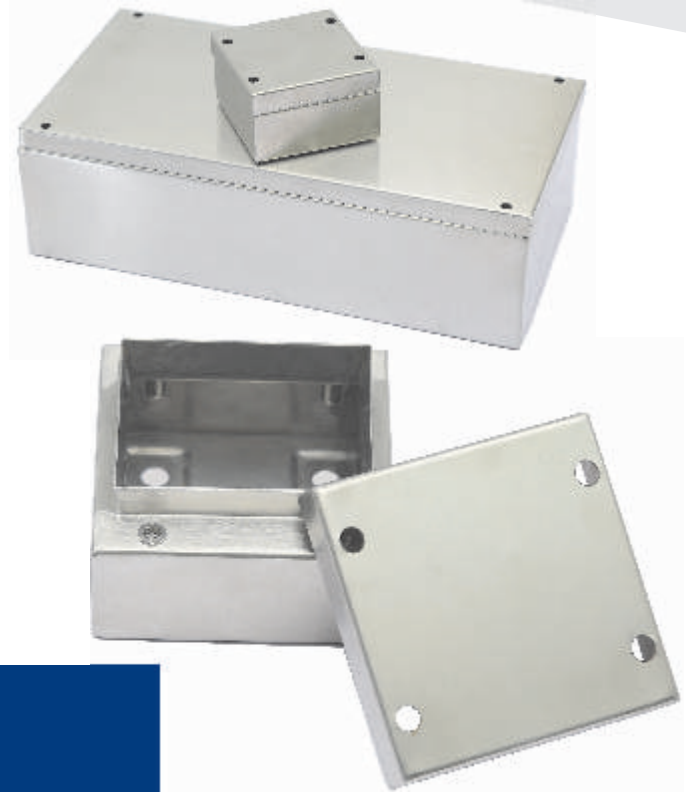

IP 66 to EN 60529
high pressure cleaner-resistant version on request

Seal :

VMQ (silicone)
EMC on request

Surface :

grinded, grain 240
other surface on request

Temperature Range :

-20C to +80C

- Universal Industrial enclosures for hygienic areas
- High quality surface 1.4301
- No gaps between lid/base
- Enclosure rating up to IP 69K (on request)
- Optional individual sizes and versions from 25 off (see p. 35/36)

Sr. No.	Par Number	Sizes		
1	SSJ1	100	100	61
2	SSJ2	150	100	61
3	SSJ3	150	150	81
4	SSJ4	200	100	61
5	SSJ5	200	200	81
6	SSJ6	200	200	121
7	SSJ7	300	150	81
8	SSJ8	300	200	81
9	SSJ9	300	200	121
10	SSJ10	300	300	121
11	SSJ11	300	300	161
12	SSJ12	380	380	161
13	SSJ13	400	150	81
14	SSJ14	400	200	121
15	SSJ15	400	300	161
16	SSJ16	500	300	161
17	SSJ17	500	400	161
18	SSJ18	600	200	121

Included in delivery :

Enclosure base with bracket clips and threaded hole for attachment of DIN rails, 4 mounting bosses with attachment holes and sealing plugs, alternatively available without fastening holes, lid with stud bolts inside and permanently attached lid screws.