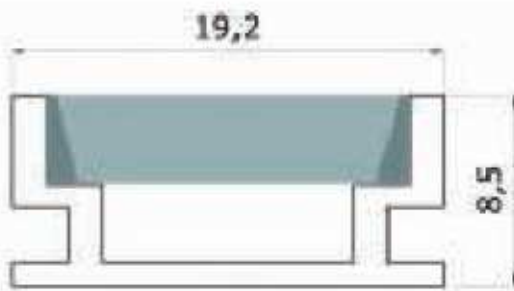

# OF-PROFHRALU

LENGTH 1m , material : Aluminium , waterproof