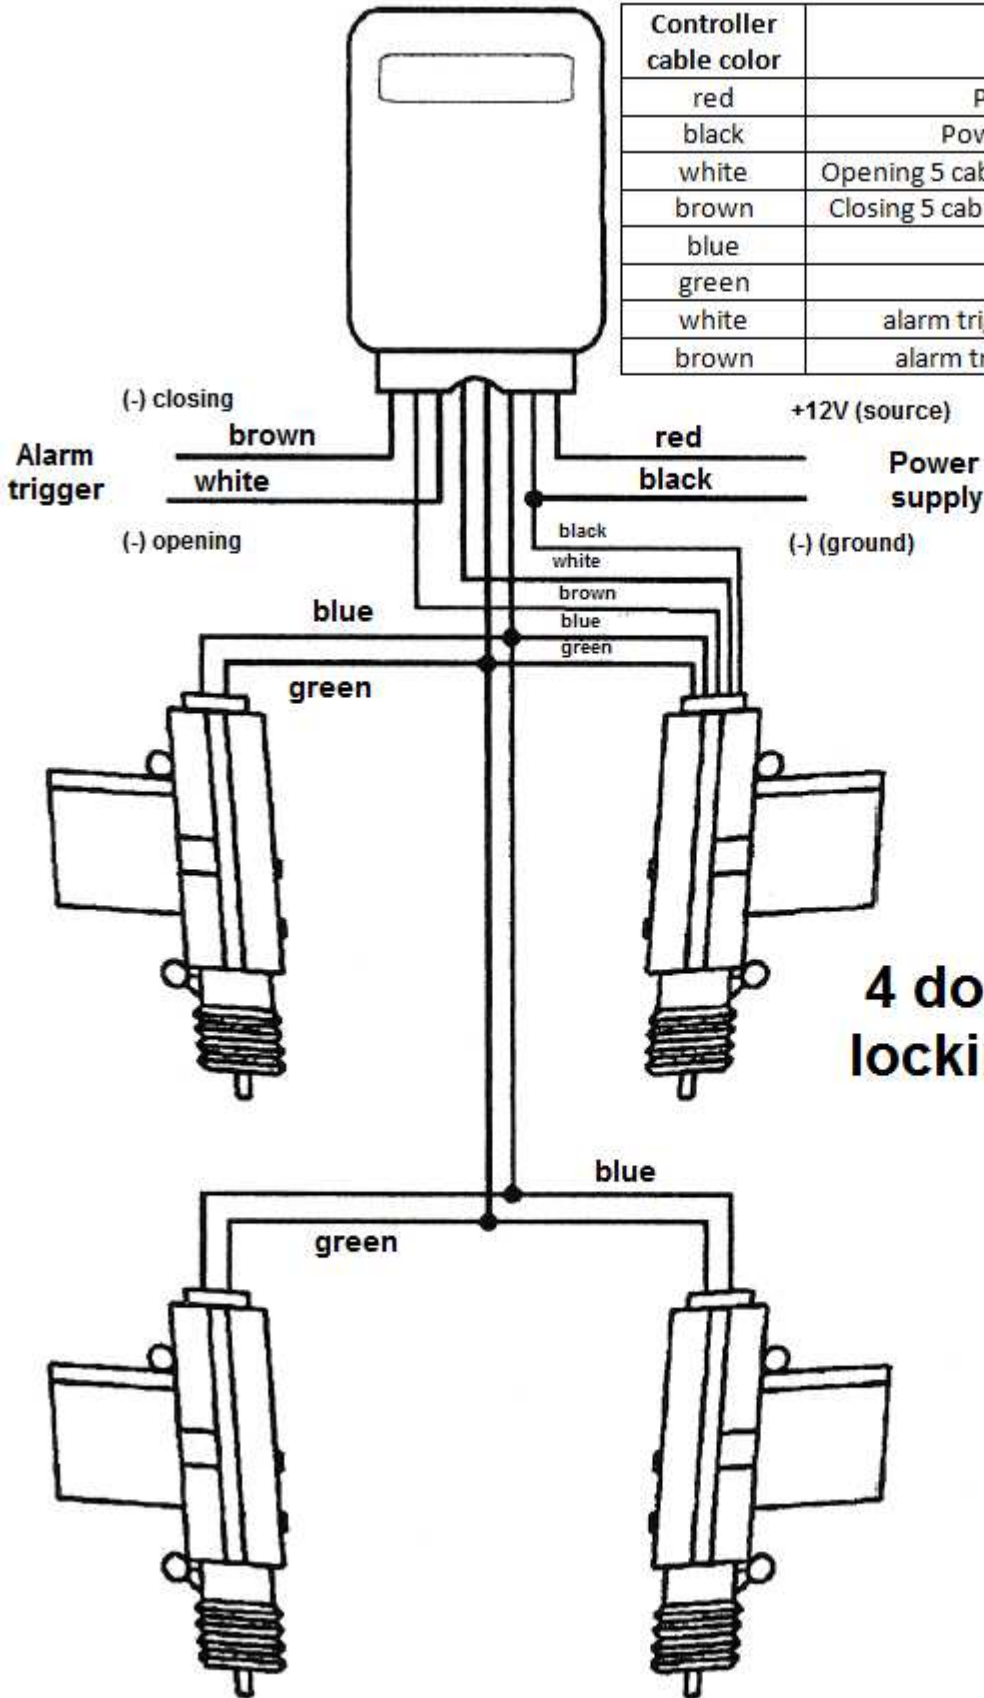

Controller cable color	Use
red	Power supply +12V
black	Power supply (-) ground
white	Opening 5 cable actuator – white (or brown)
brown	Closing 5 cable actuator – brown (or white)
blue	actuator motor
green	actuator motor
white	alarm trigger (-) ground – opening
brown	alarm trigger (-) ground - closing

4 door central locking system