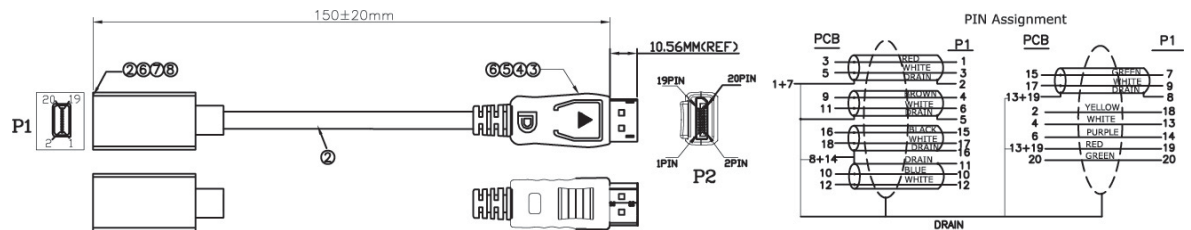

Art No. CV0040

DisplayPort Male to Mini DisplayPort Female

The DisplayPort to Mini DisplayPort Adapter lets you connect a high definition monitor, projector, or LCD that uses a DisplayPort connector or cable to a MacBook or MacBook Pro with a Mini DisplayPort.

Specification:

- Supports Mini DisplayPort 1.1a input
- Supports DisplayPort 1.1a output
- Supports DVI highest video resolution 1080p
- Powered from Mini DisplayPort source

ELECTRICAL TEST:

1. 100% OPEN & SHORT & MIS WIRE TEST
2. CONTACT RESISTANCE: 2 OHM(MAX)
3. INSULATION RESISTANCE: 10M OHM (MIN)
4. HI-POT TEST: DC 300V/10ms

Packaging Information:

- Packing Dimension: 160x208x9 mm
- Packing Weight: 0.01kg
- Carton Dimension: 570x380x260 mm
- Carton Q'ty: 90pcs
- Carton Weight: 3.4kgs

* The specifications and pictures are subject to change without notice.
 *All trade names referenced are the registered trademark of their respective owners.