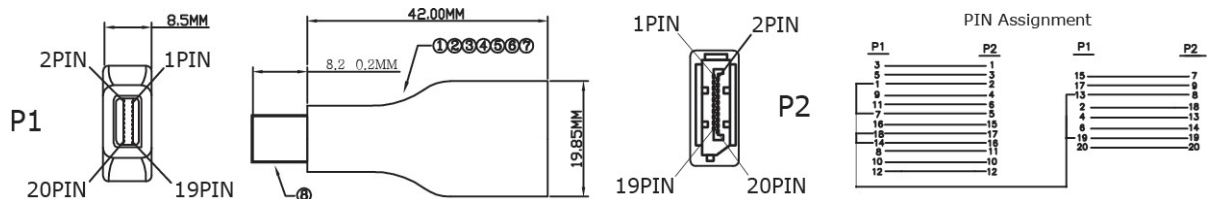

## DisplayPort Female to Mini DisplayPort Male

The Mini DisplayPort to DisplayPort Adapter lets you connect a high definition monitor, projector, or LCD that uses a DisplayPort connector or cable to a MacBook or MacBook Pro with a Mini DisplayPort.

### Specification:

- Supports Mini DisplayPort 1.1a input
- Supports DisplayPort 1.1a output
- Supports DVI highest video resolution 1080p
- Powered from Mini DisplayPort source

### Packaging Information:

- Packing Dimension: 160x208x9 mm
- Packing Weight: 0.02kg
- Carton Dimension: 570x380x260 mm
- Carton Q'ty: 120pcs
- Carton Weight: 4.1kgs

\* The specifications and pictures are subject to change without notice.  
\*All trade names referenced are the registered trademark of their respective owners.