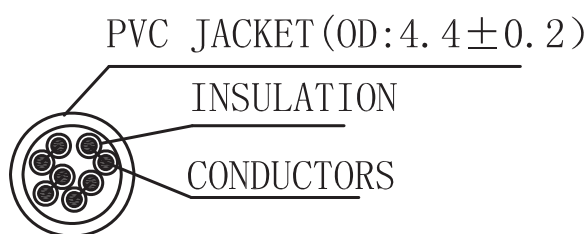

U/UTP Patch Cable Cat.5e

Technical Features

CCA Wire

Category 5e U/UTP AWG 26/7

PVC Jacket

Unshielded

TIA/EIA 568B

Technical Drawings

SECTION A-A

www.logilink.de

RoHS
compliant

Length	Grey	EAN Code
0.25 m	CP1012U	4052792025514
0.50 m	CP1022U	4052792025521
1.00 m	CP1032U	4052792025538
2.00 m	CP1052U	4052792025545
3.00 m	CP1062U	4052792025552
5.00 m	CP1072U	4052792025569
7.50 m	CP1082U	4052792025576
10.00 m	CP1092U	4052792025583
15.00 m	CP1102U	4052792025590
20.00 m	CP1112U	4052792025606
30.00 m	CP1122U	4052792026047
50.00 m	CP1142U	4052792026054

Package Contents

U/UTP Patch Cable Cat.5e x 1

Packaging Informations

Packing Dimension	140 x 180mm (0.25m - 1m items) / 160 x 200mm (2m - 3m items) / 180 x 230mm (5m - 10m items) / 220 x 260mm(15m - 20m items) / 260 x 300mm(30m items) / 300 x 330mm(50m items)
Packing Weight	0.014kg (0.25m items) / 0.18kg (0.5m items) / 0.024kg (1m items) / 0.0425kg (2m items) / 0.0533kg (3m items) / 0.08kg (5m items) / 0.116kg (7.5m items) / 0.16kg (10m items) / 0.25kg (15m items) / 0.3kg (20m items) / 0.5kg (30m items) / 0.75kg (50m items)
Carton Dimension	400 x 300 x 440mm (0.25m items) / 400 x 300 x 480mm (0.5m items) / 400 x 300 x 380mm (1m, 50m items) / 400 x 300 x 400mm (2m / 3m items) / 400 x 300 x 420mm(5m items) / 400 x 300 x 480mm (7.5m - 10m items) / 400 x 300 x 370mm (15m, 30m items) / 400 x 300 x 320mm (20m items)
Carton Q'ty	500pcs (0.25m - 0.5m items) / 250pcs (1m items) / 200pcs (2m items) / 150pcs (3m items) / 100pcs (5m items) / 60pcs (7.5m items) / 50pcs (10m items) / 40pcs (15m items) / 30pcs (20m items) / 20pcs (30m items) / 14pcs (50m items)
Carton Weight	10kg (0.25m, 2m, 3m items) / 8.5kg (1m items) / 10.5kg (5m items) / 9kg (7.5m items) / 9.5kg (10m items) / 11kg (15m - 30m items) / 12kg (50m items)