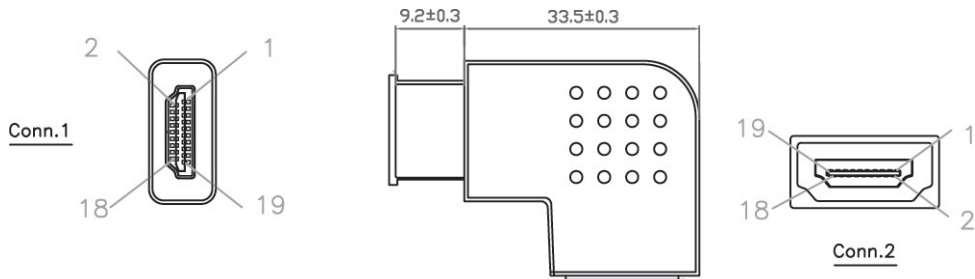

Art No. AH0008

HDMI Type A Female to Male Adapter, 90 Degree Flat Angled, Black

Specification

- Connector: HDMI A/Female to HDMI A/Male
HDMI Male 19P Solder Type, Insulation: Black, Shell Gold Plated
HDMI Female, Shell Gold Plated
- Color: Black

Electrical Test:

1. 100% Test (Open, Short, Mis Wire)
2. Contact Resistance: 2 ohm max.
3. Insulation Resistance: 5M ohm min.

Package Contents

- 1 x HDMI AM/AF 90° Adapter

Packaging Information:

- Packing Dimension: 8x8.5 mm
- Packing Weight: 0.02kg
- Carton Dimension: 455x330x180 mm
- Carton Q'ty: 500pcs
- Carton Weight: 10kgs

Pin Assignment

Conn.1	Conn.2	Conn.1	Conn.2
1	1	11	11
2	2	12	12
3	3	13	13
4	4	14	14
5	5	15	15
6	6	16	16
7	7	17	17
8	8	18	18
9	9	18	18
10	10	19	19
Shell			Shell

* The specifications and pictures are subject to change without notice.
*All trade names referenced are the registered trademark of their respective owners.