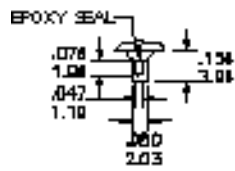

**ACTUATOR OPTIONS**

**TERMINATION OPTIONS**

M1 STD

THK .080 (0.78)

M2

THK .030 (0.76)

M3 (QUICK CONNECT)

THK .030 (0.76)

M5

OPTION CODE	DLX*
M5-1	.750(19.05)
M5-2	.964(24.48)
M5-3	.425(10.80)
M5-4	1.052(26.97)

ROCKER, PADDLE AND FRAME COLORS

NO.	COLOR
1	WHITE
2	BLACK(STD)
3	RED

For other colors please consult factory