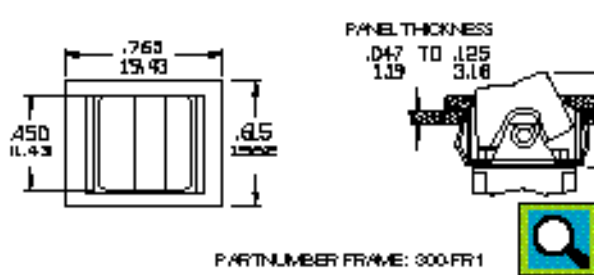

**ACTUATOR OPTIONS**

**TERMINATION OPTIONS**

M1 STD

THK .080 (0.78)

M2

THK .030 (0.76)

M3 (QUICK CONNECT)

THK .030 (0.76)

M5

OPTION CODE	DLX*
M5-1	.750(19.05)
M5-2	.964(24.48)
M5-3	.425(10.80)
M5-4	1.052(26.97)

ROCKER, PADDLE AND FRAME COLORS

NO.	COLOR
1	WHITE
2	BLACK(STD)
3	RED

For other colors please consult factory