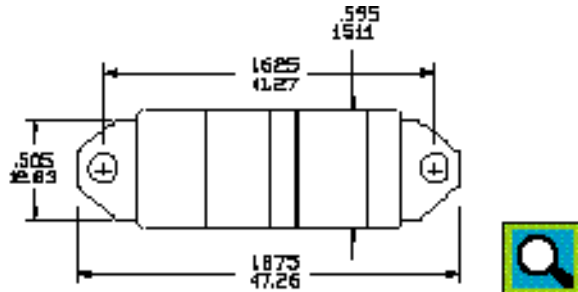

**ACTUATOR OPTIONS**

**TERMINATION OPTIONS**

M1 STD

THK .080 (0.78)

M2

THK .030 (0.76)

M3 (QUICK CONNECT)

THK .030 (0.76)

M5

OPTION CODE	DLX*
M5-1	.750(19.05)
M5-2	.964(24.48)
M5-3	.425(10.80)
M5-4	1.052(26.97)

ROCKER, PADDLE AND FRAME COLORS

NO.	COLOR
1	WHITE
2	BLACK(STD)
3	RED

For other colors please consult factory