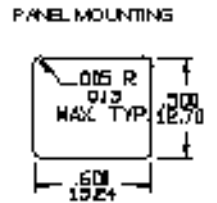

**ACTUATOR OPTIONS**

**TERMINATION OPTIONS**

M1 STD

THK .080 (0.78)

M2

THK .030 (0.76)

M3 (QUICK CONNECT)

THK .030 (0.76)

M5

OPTION CODE	DLX*
M5-1	.750(19.05)
M5-2	.964(24.48)
M5-3	.425(10.80)
M5-4	1.052(26.97)

ROCKER, PADDLE AND FRAME COLORS

NO.	COLOR
1	WHITE
2	BLACK(STD)
3	RED

For other colors please consult factory