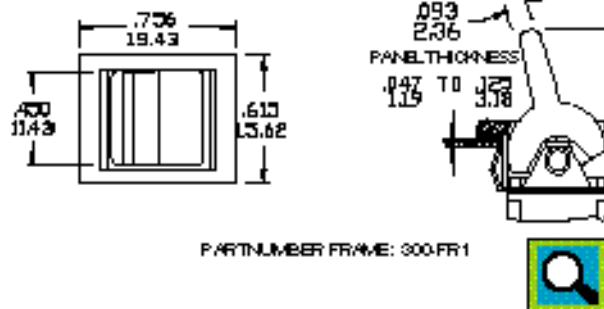

**ACTUATOR OPTIONS**

**TERMINATION OPTIONS**

M1 STD

THK .080 (0.78)

M2

THK .030 (0.76)

M3 (QUICK CONNECT)

THK .030 (0.76)

M5

OPTION CODE	DLX*
M5-1	.750(19.05)
M5-2	.964(24.48)
M5-3	.425(10.80)
M5-4	1.052(26.97)

ROCKER, PADDLE AND FRAME COLORS

NO.	COLOR
1	WHITE
2	BLACK(STD)
3	RED

For other colors please consult factory