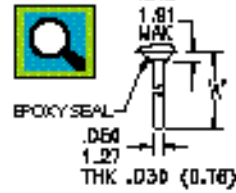

**ACTUATOR OPTIONS**

**TERMINATION OPTIONS**

M1 STD

THK .080 (0.78)

M2

THK .030 (0.76)

M3 (QUICK CONNECT)

THK .030 (0.76)

M5

OPTION CODE	DLX*
M5-1	.750(19.05)
M5-2	.964(24.48)
M5-3	.425(10.80)
M5-4	1.052(26.97)

ROCKER, PADDLE AND FRAME COLORS

NO.	COLOR
1	WHITE
2	BLACK(STD)
3	RED

For other colors please consult factory