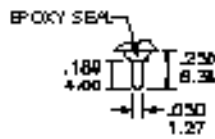

**ACTUATOR OPTIONS**

**TERMINATION OPTIONS**

M1 STD

THK .080 (0.78)

M2

THK .030 (0.76)

M3 (QUICK CONNECT)

THK .030 (0.76)

M5

OPTION CODE	DLX*
M5-1	.750(19.05)
M5-2	.964(24.48)
M5-3	.425(10.80)
M5-4	1.052(26.97)

ROCKER, PADDLE AND FRAME COLORS

NO.	COLOR
1	WHITE
2	BLACK(STD)
3	RED

For other colors please consult factory