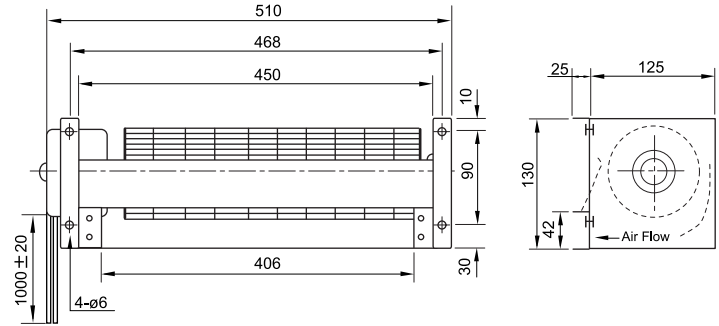

UF9439 Series

Size : 510x 150 x 130
Unit : mm

Spec. / Model	Rated Voltage V	Frequency Hz	Input Power W	Rated Current A	Locked Current A	Speed RPM	Maximum Air Flow m ³ /min.	Maximum Air Flow CFM	Maximum Pressure mmH ₂ O	Maximum Pressure InchH ₂ O	Noise dB	Weight kg
UF9439CBP12H-L	120	50	43	0.40	0.60	1400	7.5	265	3.5	0.14	48	3.5
		60	50	0.40	0.60	1600	9.0	318	4.5	0.18	53	
UF9439CBP23H-L	230	50	43	0.20	0.31	1400	7.5	265	3.5	0.14	48	3.5
		60	50	0.22	0.31	1600	9.0	318	4.5	0.18	53	