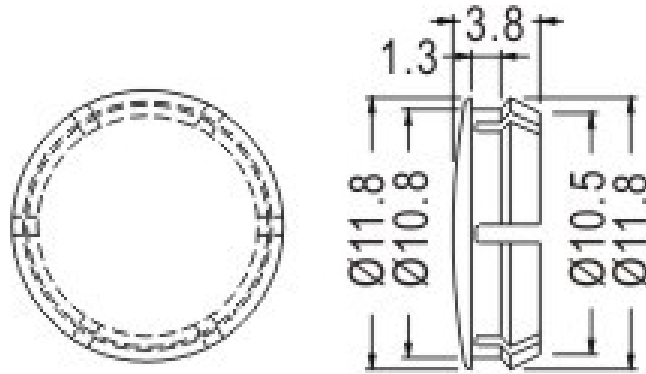

FIX & Fasten

- ◆ MATERIAL: NYLON 66(UL)
- ◆ FLAME CLASS: 94V-2
- ◆ COLOR: BLUE/RED
- ◆ UNIT: mm

MOUNTING HOLE $\varnothing 11$

PART NO	PACKAGE
MHE-11	1000