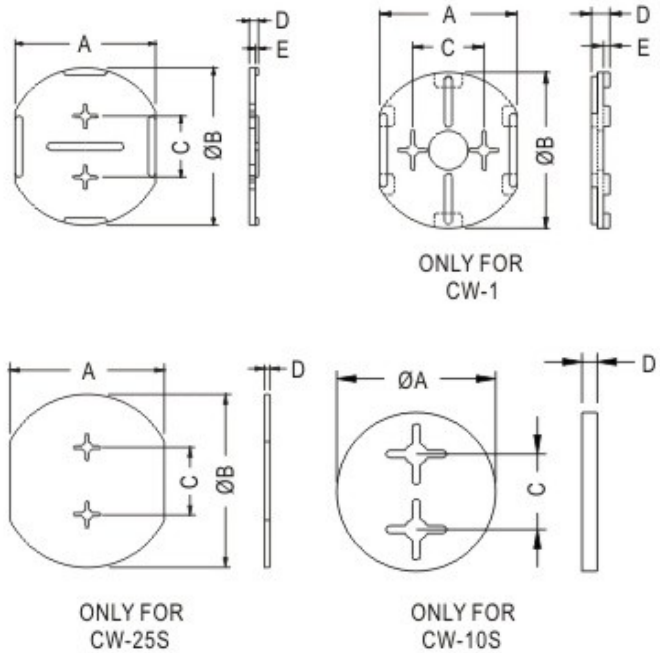

FIX-CW

- ◆ MATERIAL: NYLON 66(UL)
- ◆ FLAME CLASS: 94V-2
- ◆ COLOR: NATURAL
- ◆ UNIT: mm

PART NO	A	B	C	D	E
FIX-CW-1	19.8	22.8	10.4	2.7	0.9
FIX-CW-10S	10.5	10.5	5.0	1.0	-
FIX-CW-16	14.6	16.2	7.5	1.5	1.0
FIX-CW-18	16.4	18.2	7.5	1.5	1.0
FIX-CW-22	20.0	22.2	10.0	1.0	0.5
FIX-CW-25	23.0	25.7	10.0	1.0	0.5
FIX-CW-25S	23.0	25.7	10.0	0.8	-
FIX-CW-30	27.2	30.3	10.0	1.0	0.5
FIX-CW-35	31.8	35.3	10.0	1.5	0.5
FIX-CW-35L	31.8	35.3	10.0	2.0	1.0