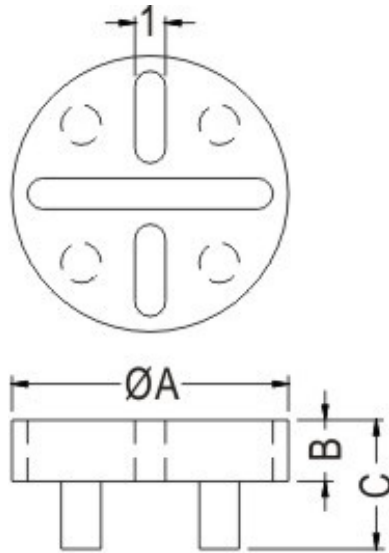

# FIX-BW

- ◆ MATERIAL: NYLON 66(UL)
- ◆ FLAME CLASS: 94V-2
- ◆ COLOR: NATURAL
- ◆ UNIT: mm

PART NO	A	B	C
FIX-BW-1	9.0	2.0	4.2
FIX-BW-2	14.0	1.0	2.1