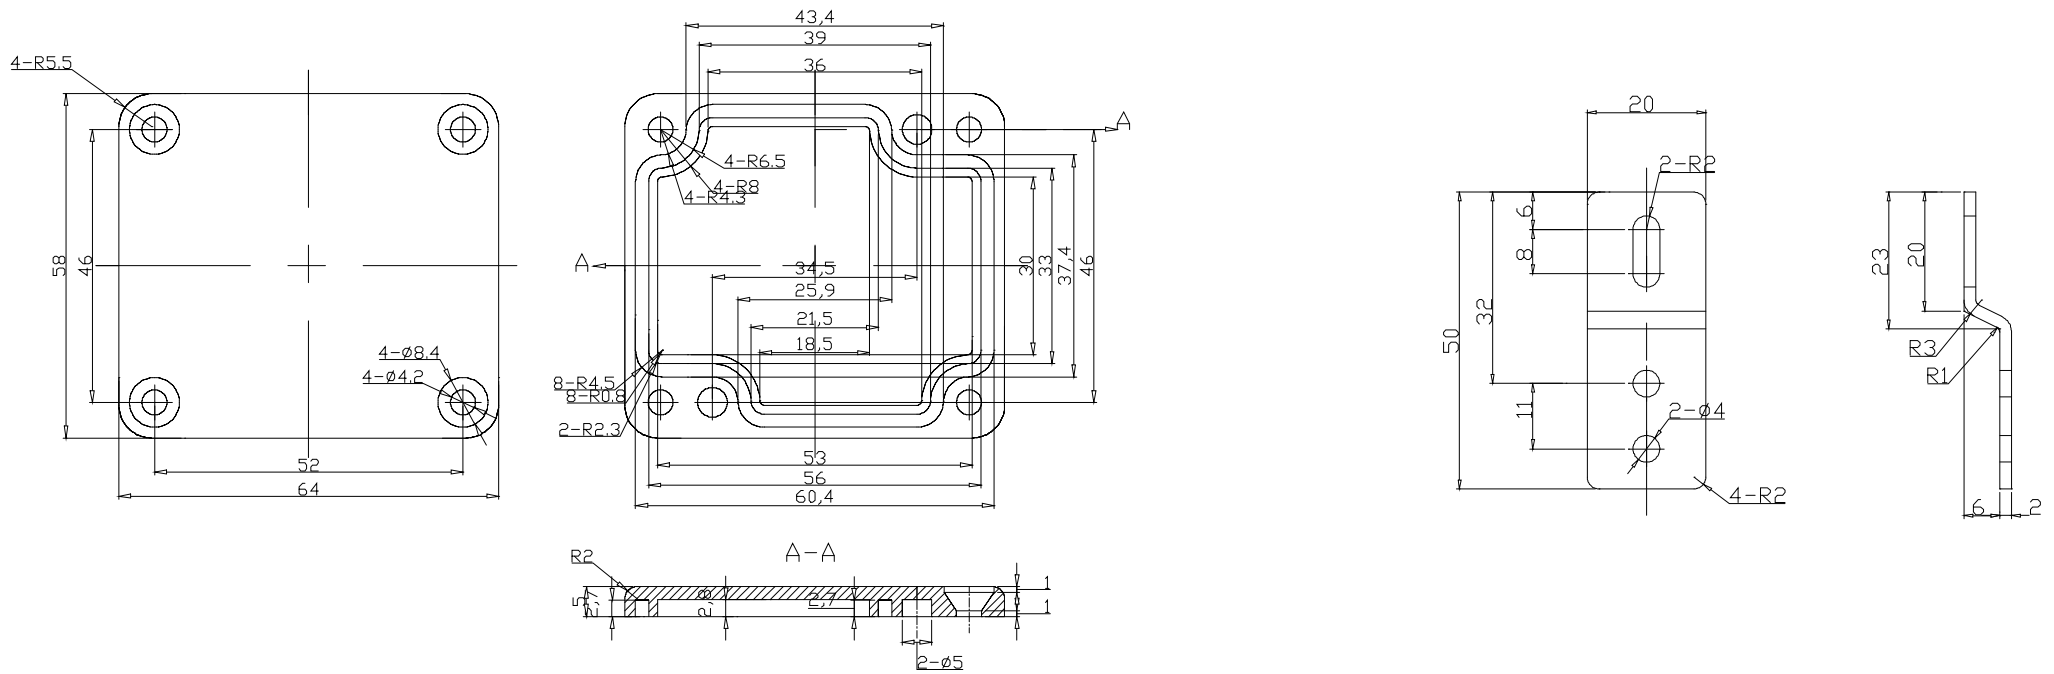

CP-FA1

Colour : grey (matt)
Material : aluminium alloy

combiplast

CP-FA1

Colour : grey (matt)
Material : aluminium alloy

combiplast