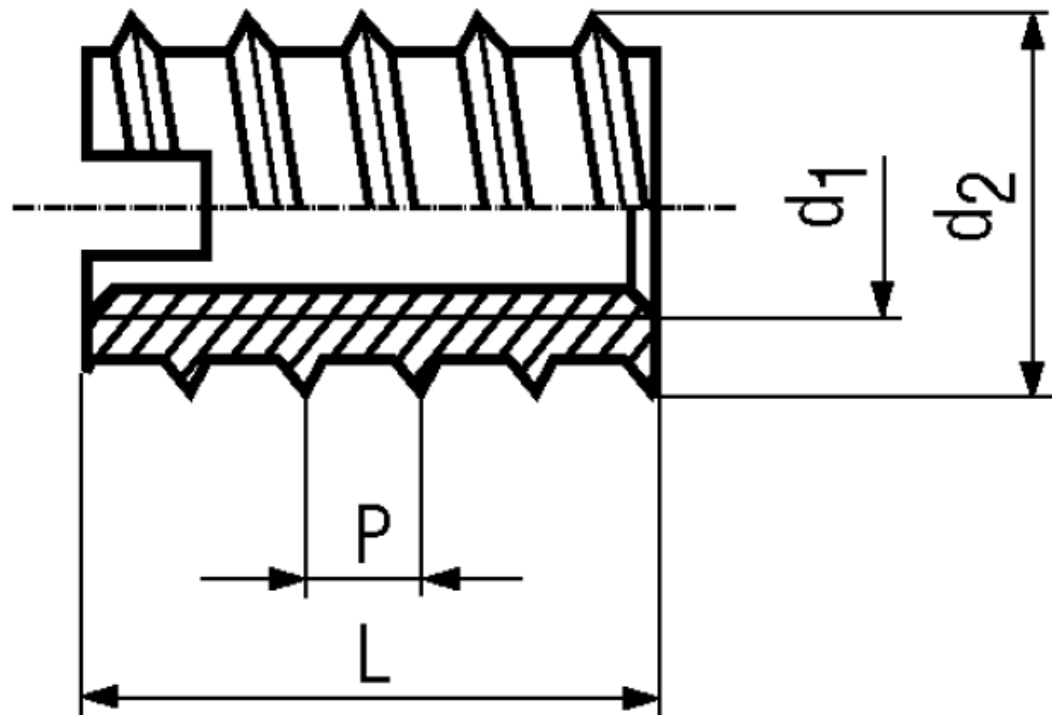

## BN 242

Self cutting threaded inserts  
for wood and soft plastics

Trade mark	Ensats®	Material	Brass
Type	309	Surface	plain

### Article No. - 1101900

$d_1$	M6
P	4
$d_2$	10
L	14

Insertion tools Ensats® see BN 1181, BN 1182.