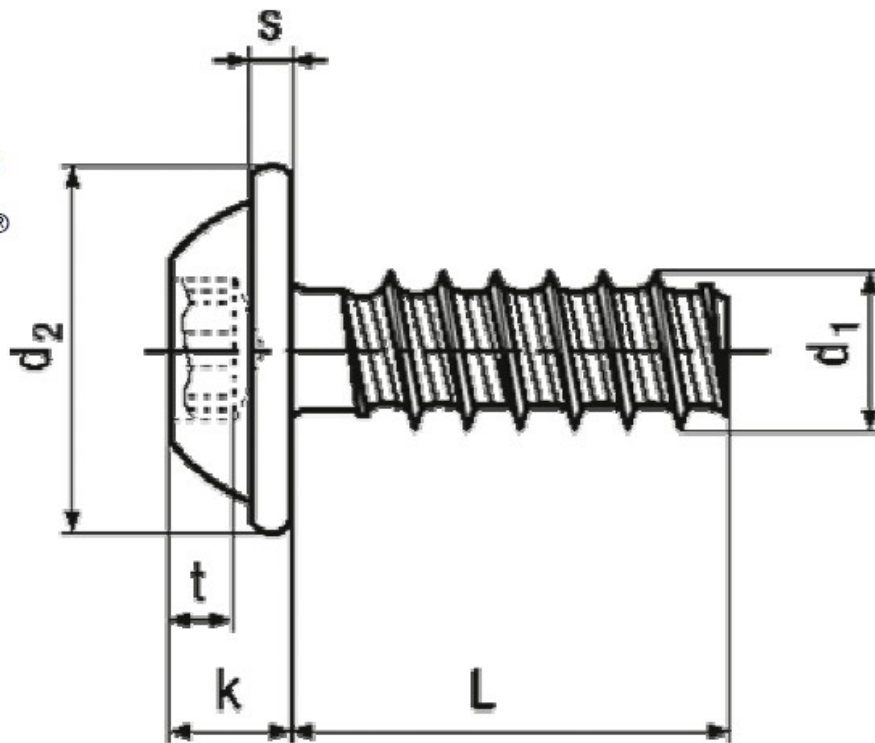

## BN 20040

DELTA  
PT®-  
Round  
washer  
head  
screws  
with Torx  
plus® /  
Autosert®  
heat  
treated

Trade mark	DELTA PT®	Surface	zinc plated blue
Type	WN 5451	Hardness	320-390 HV
Material	Steel		

Article No. - 3187109	
$\varnothing$ nominal	22
$d_1$	2,2
L	5
$d_2$	5
k	1,6
s	0,6
Torx plus®/Autosert®	6 IP
A~	1,75
t min.	0,65
t max.	0,85

Screwdriver Bits 1/4" Torx plus®: BN 15096.

Fasteners steel case-hardened  $\geq 320$  HV with electroplated coatings: Susceptible to hydrogen embrittlement!